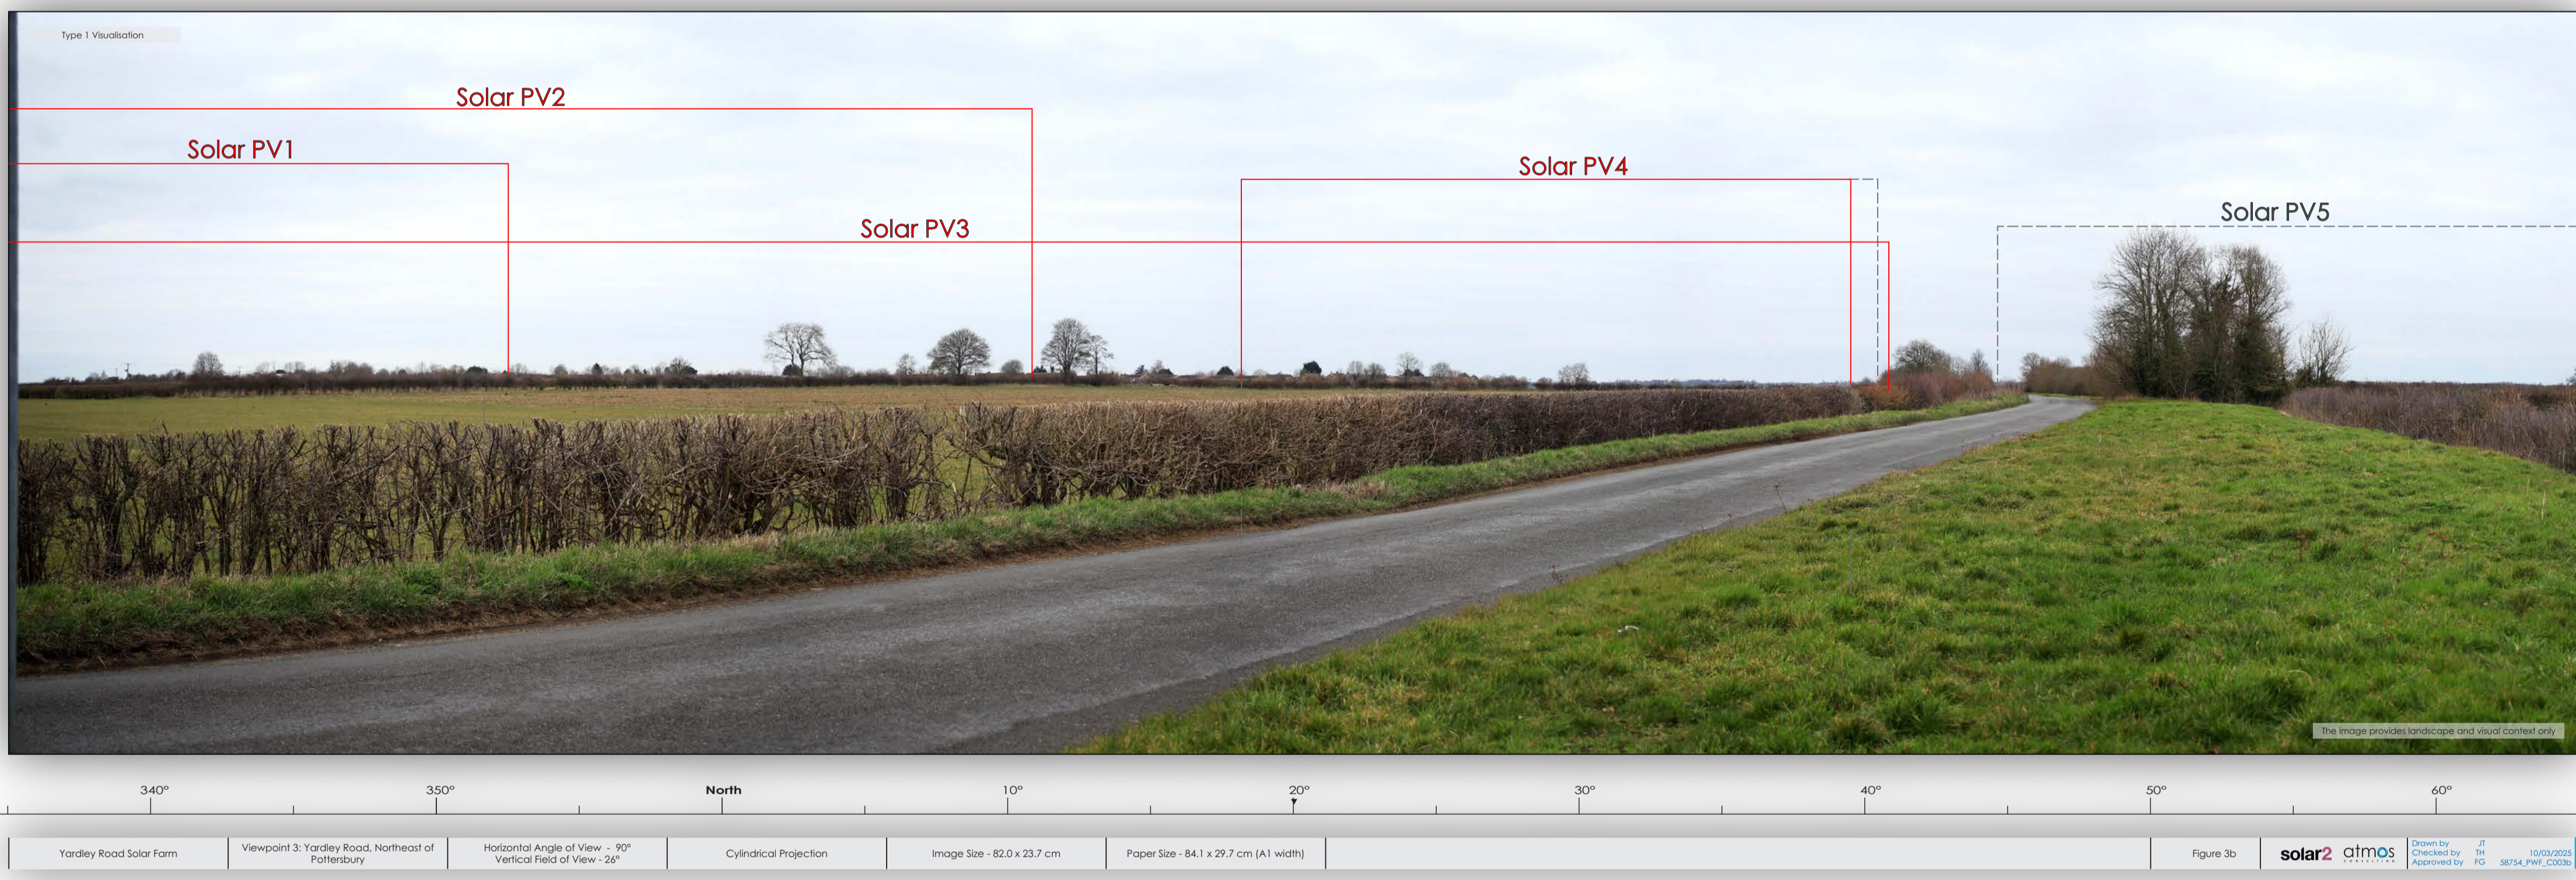

Yardley Road Solar Farm

Viewpoint 3

Yardley Road, northeast of Potterspurpy

RECURRENT ENERGY
A subsidiary of Canadian Solar

solar2