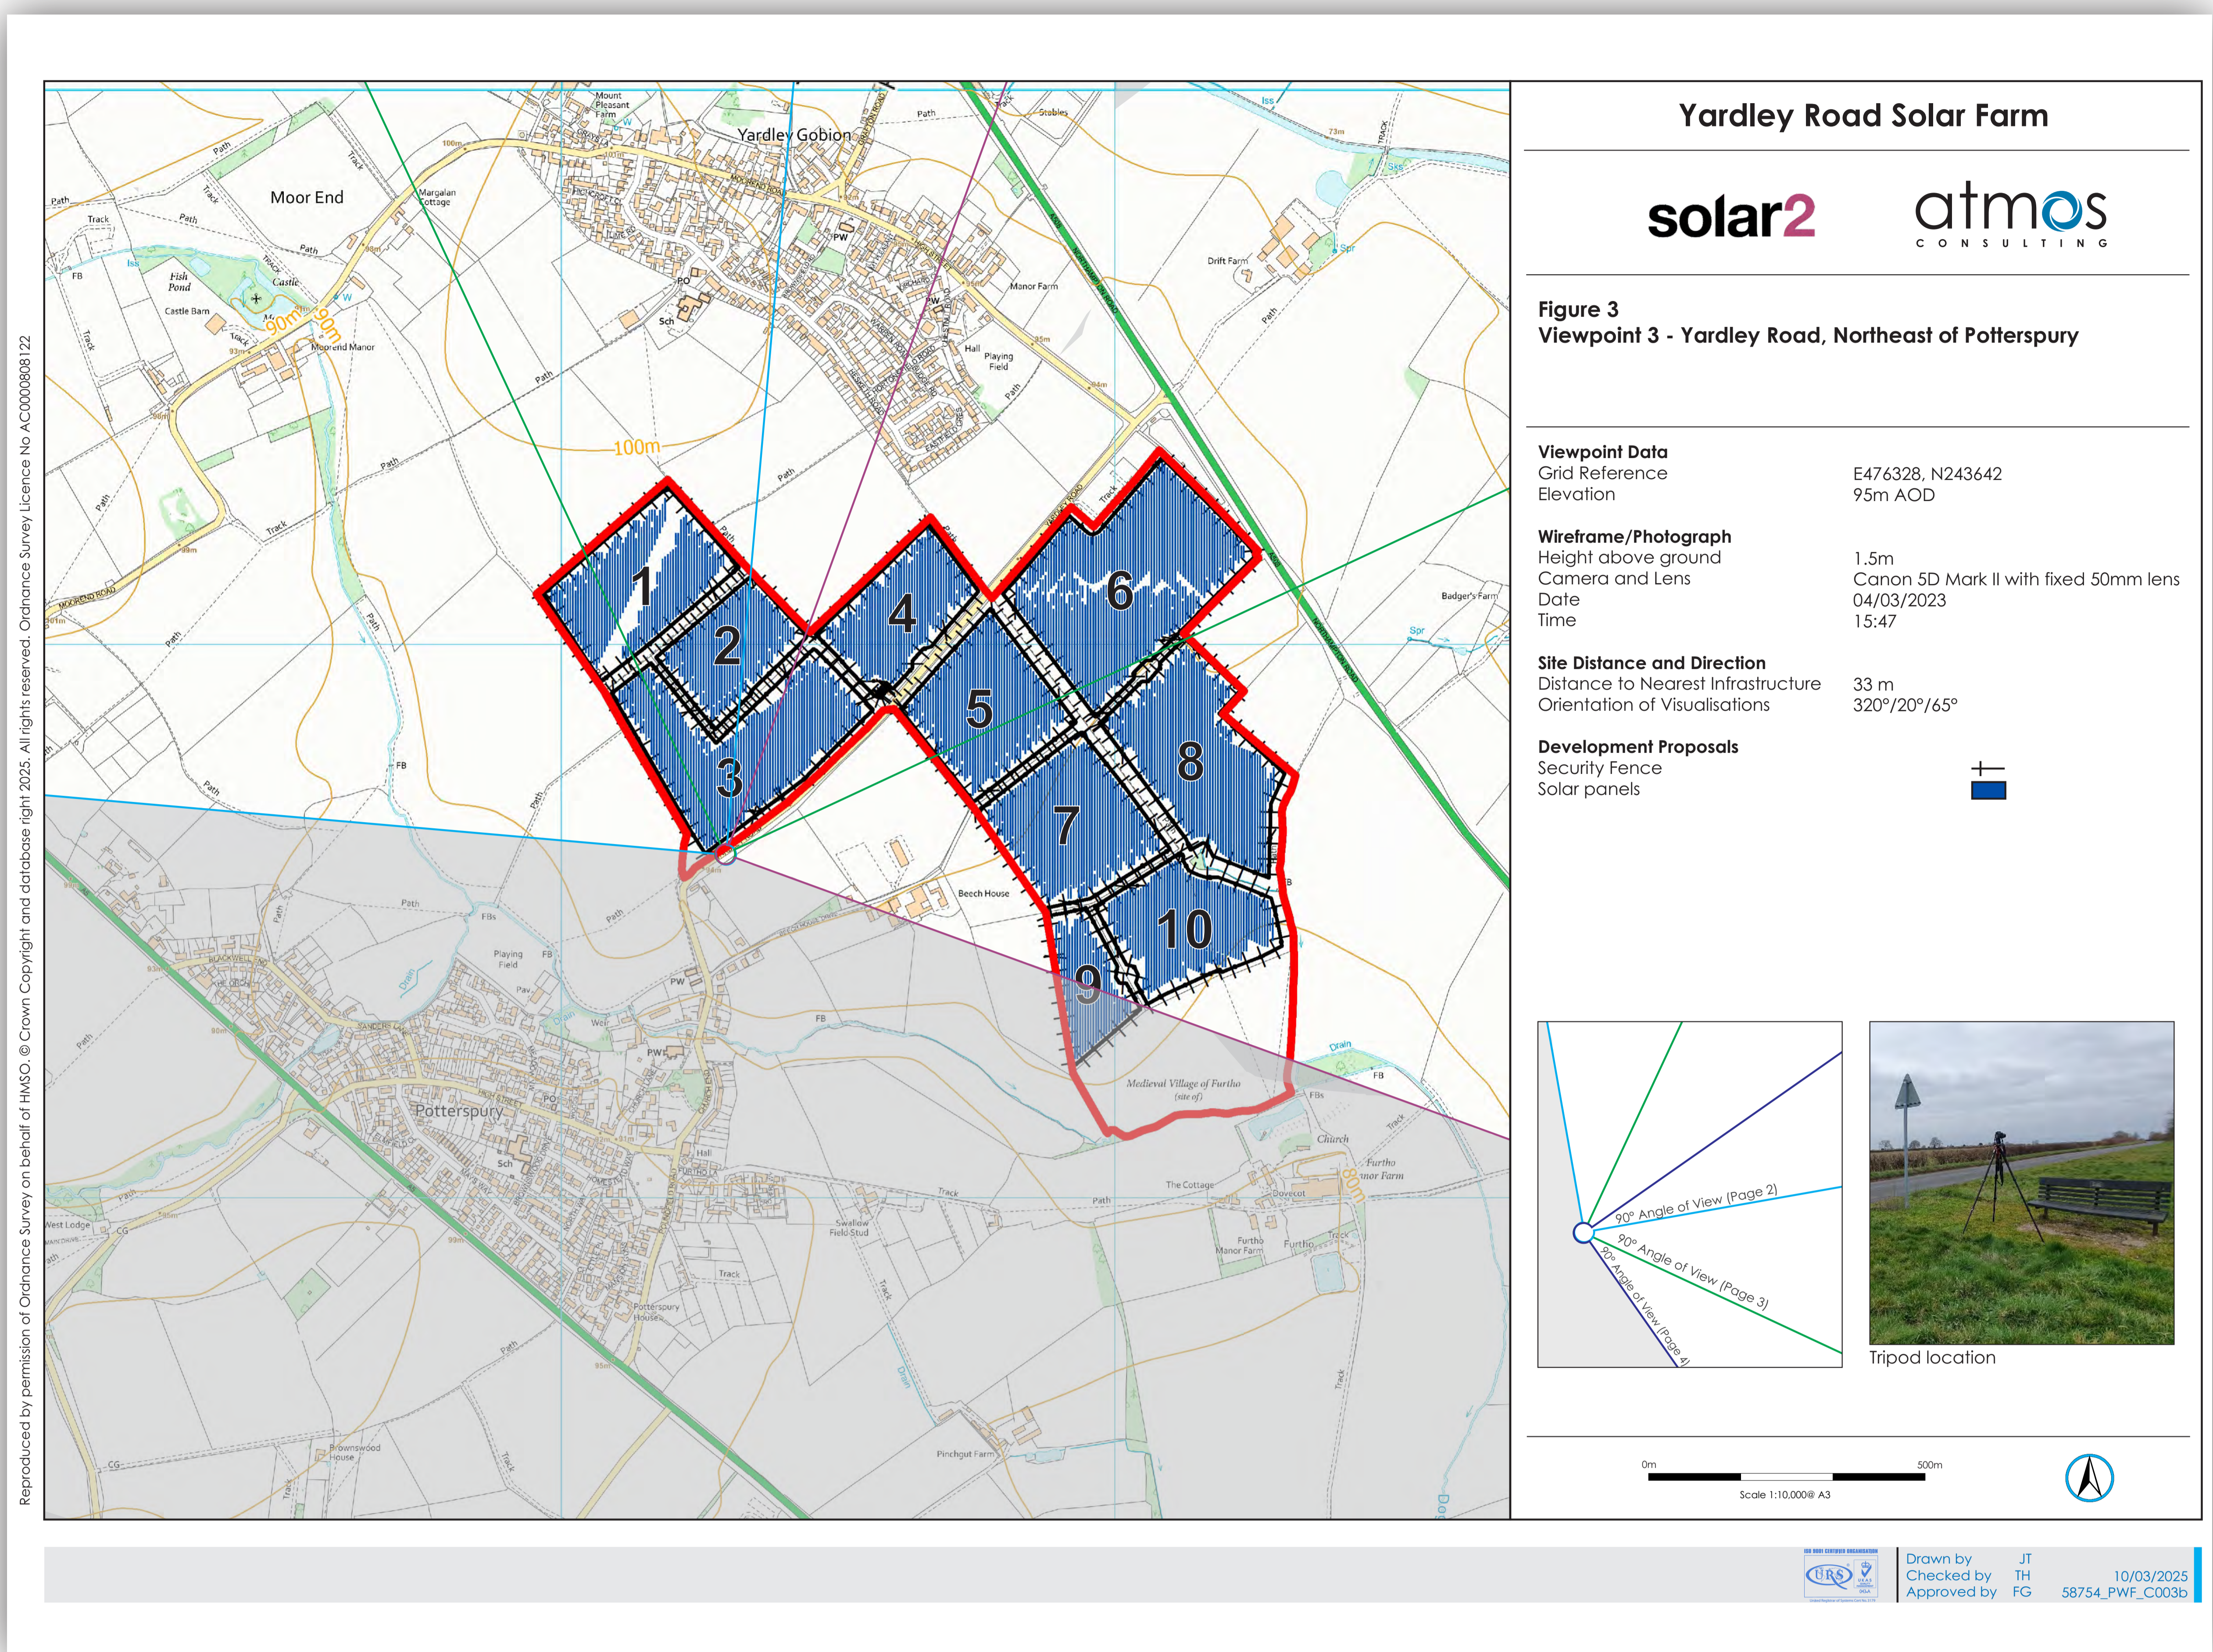

Yardley Road Solar Farm

Viewpoint 3

Yardley Road, northeast of Potterspurpy

RECURRENT ENERGY
A subsidiary of Canadian Solar

solar2