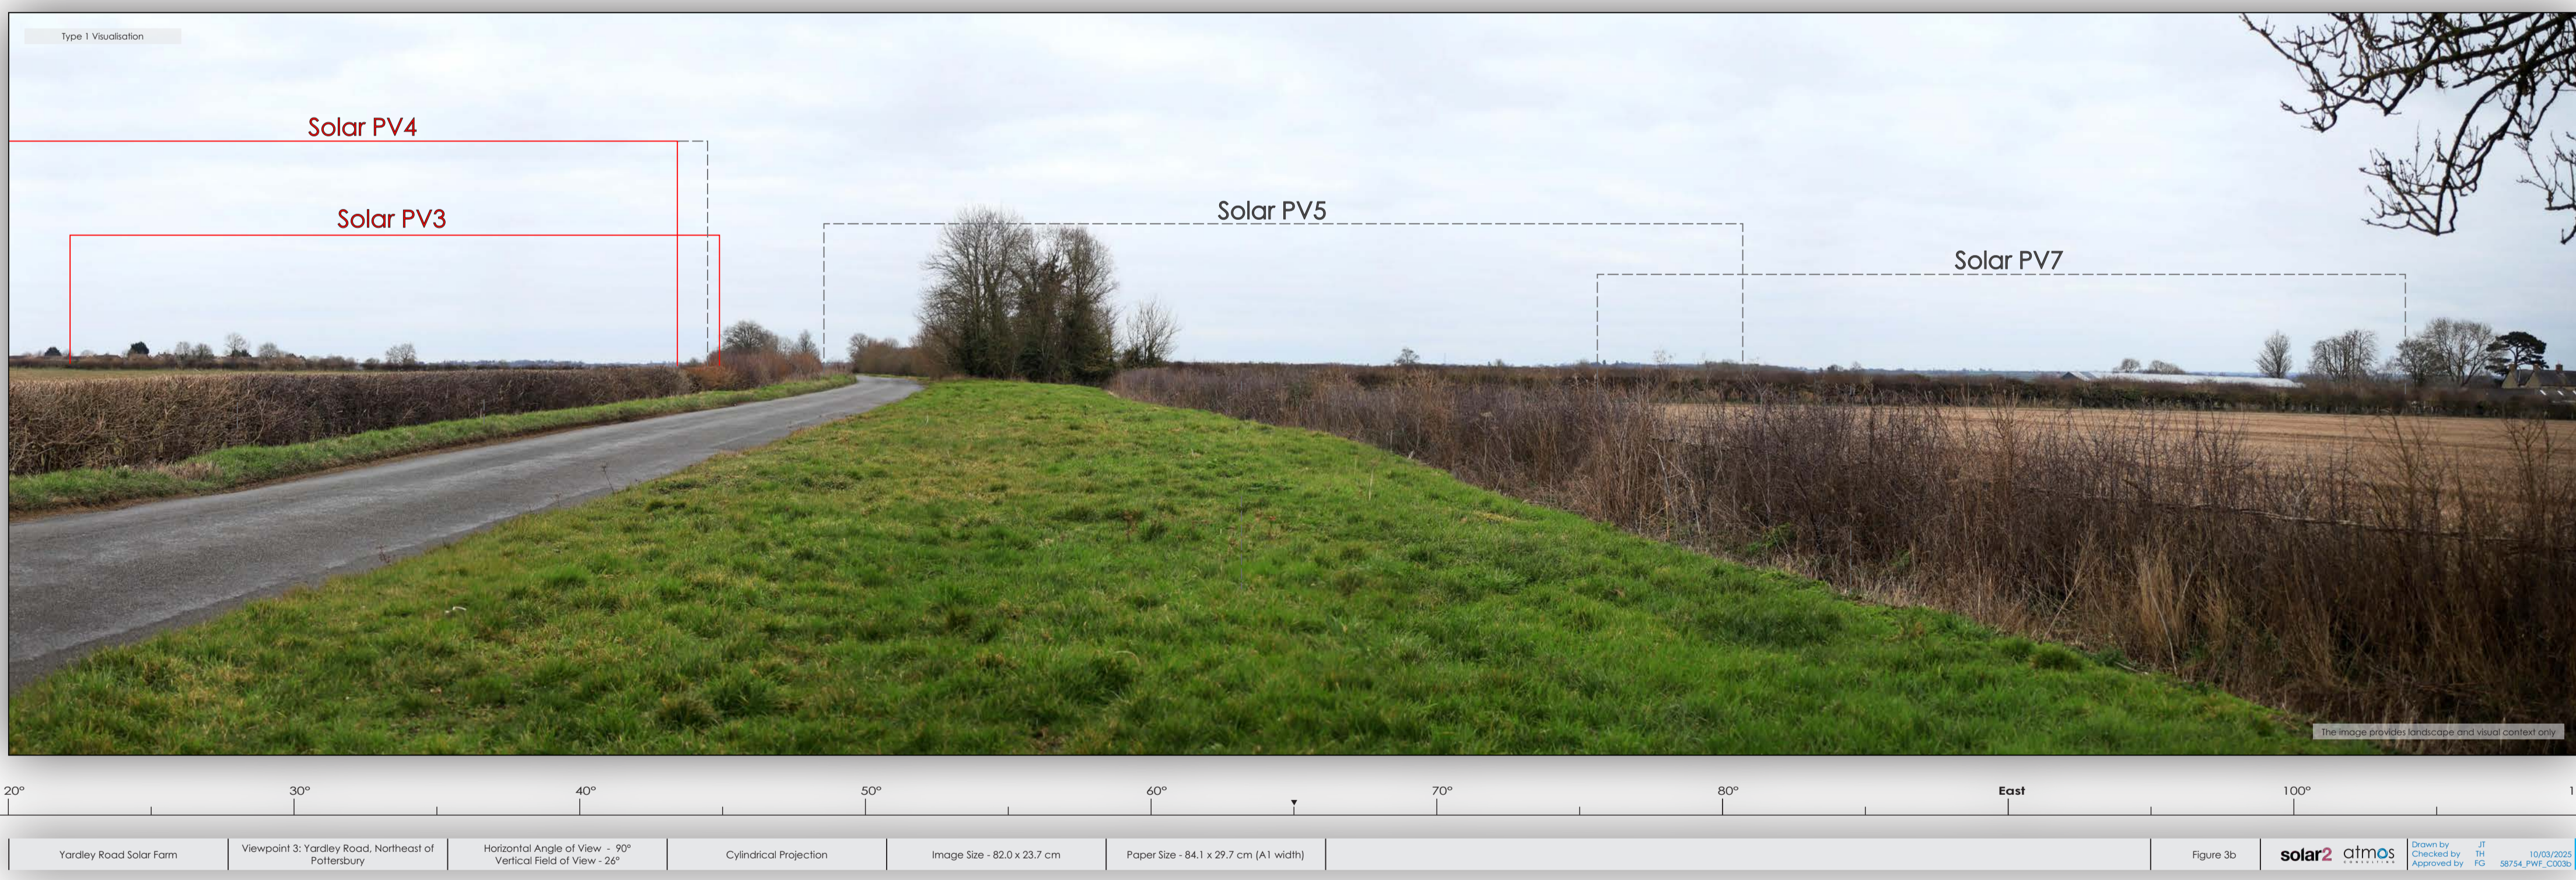

Yardley Road Solar Farm

Viewpoint 3

Yardley Road, northeast of Potterspurpy

RECURRENT ENERGY
A subsidiary of Canadian Solar

solar2