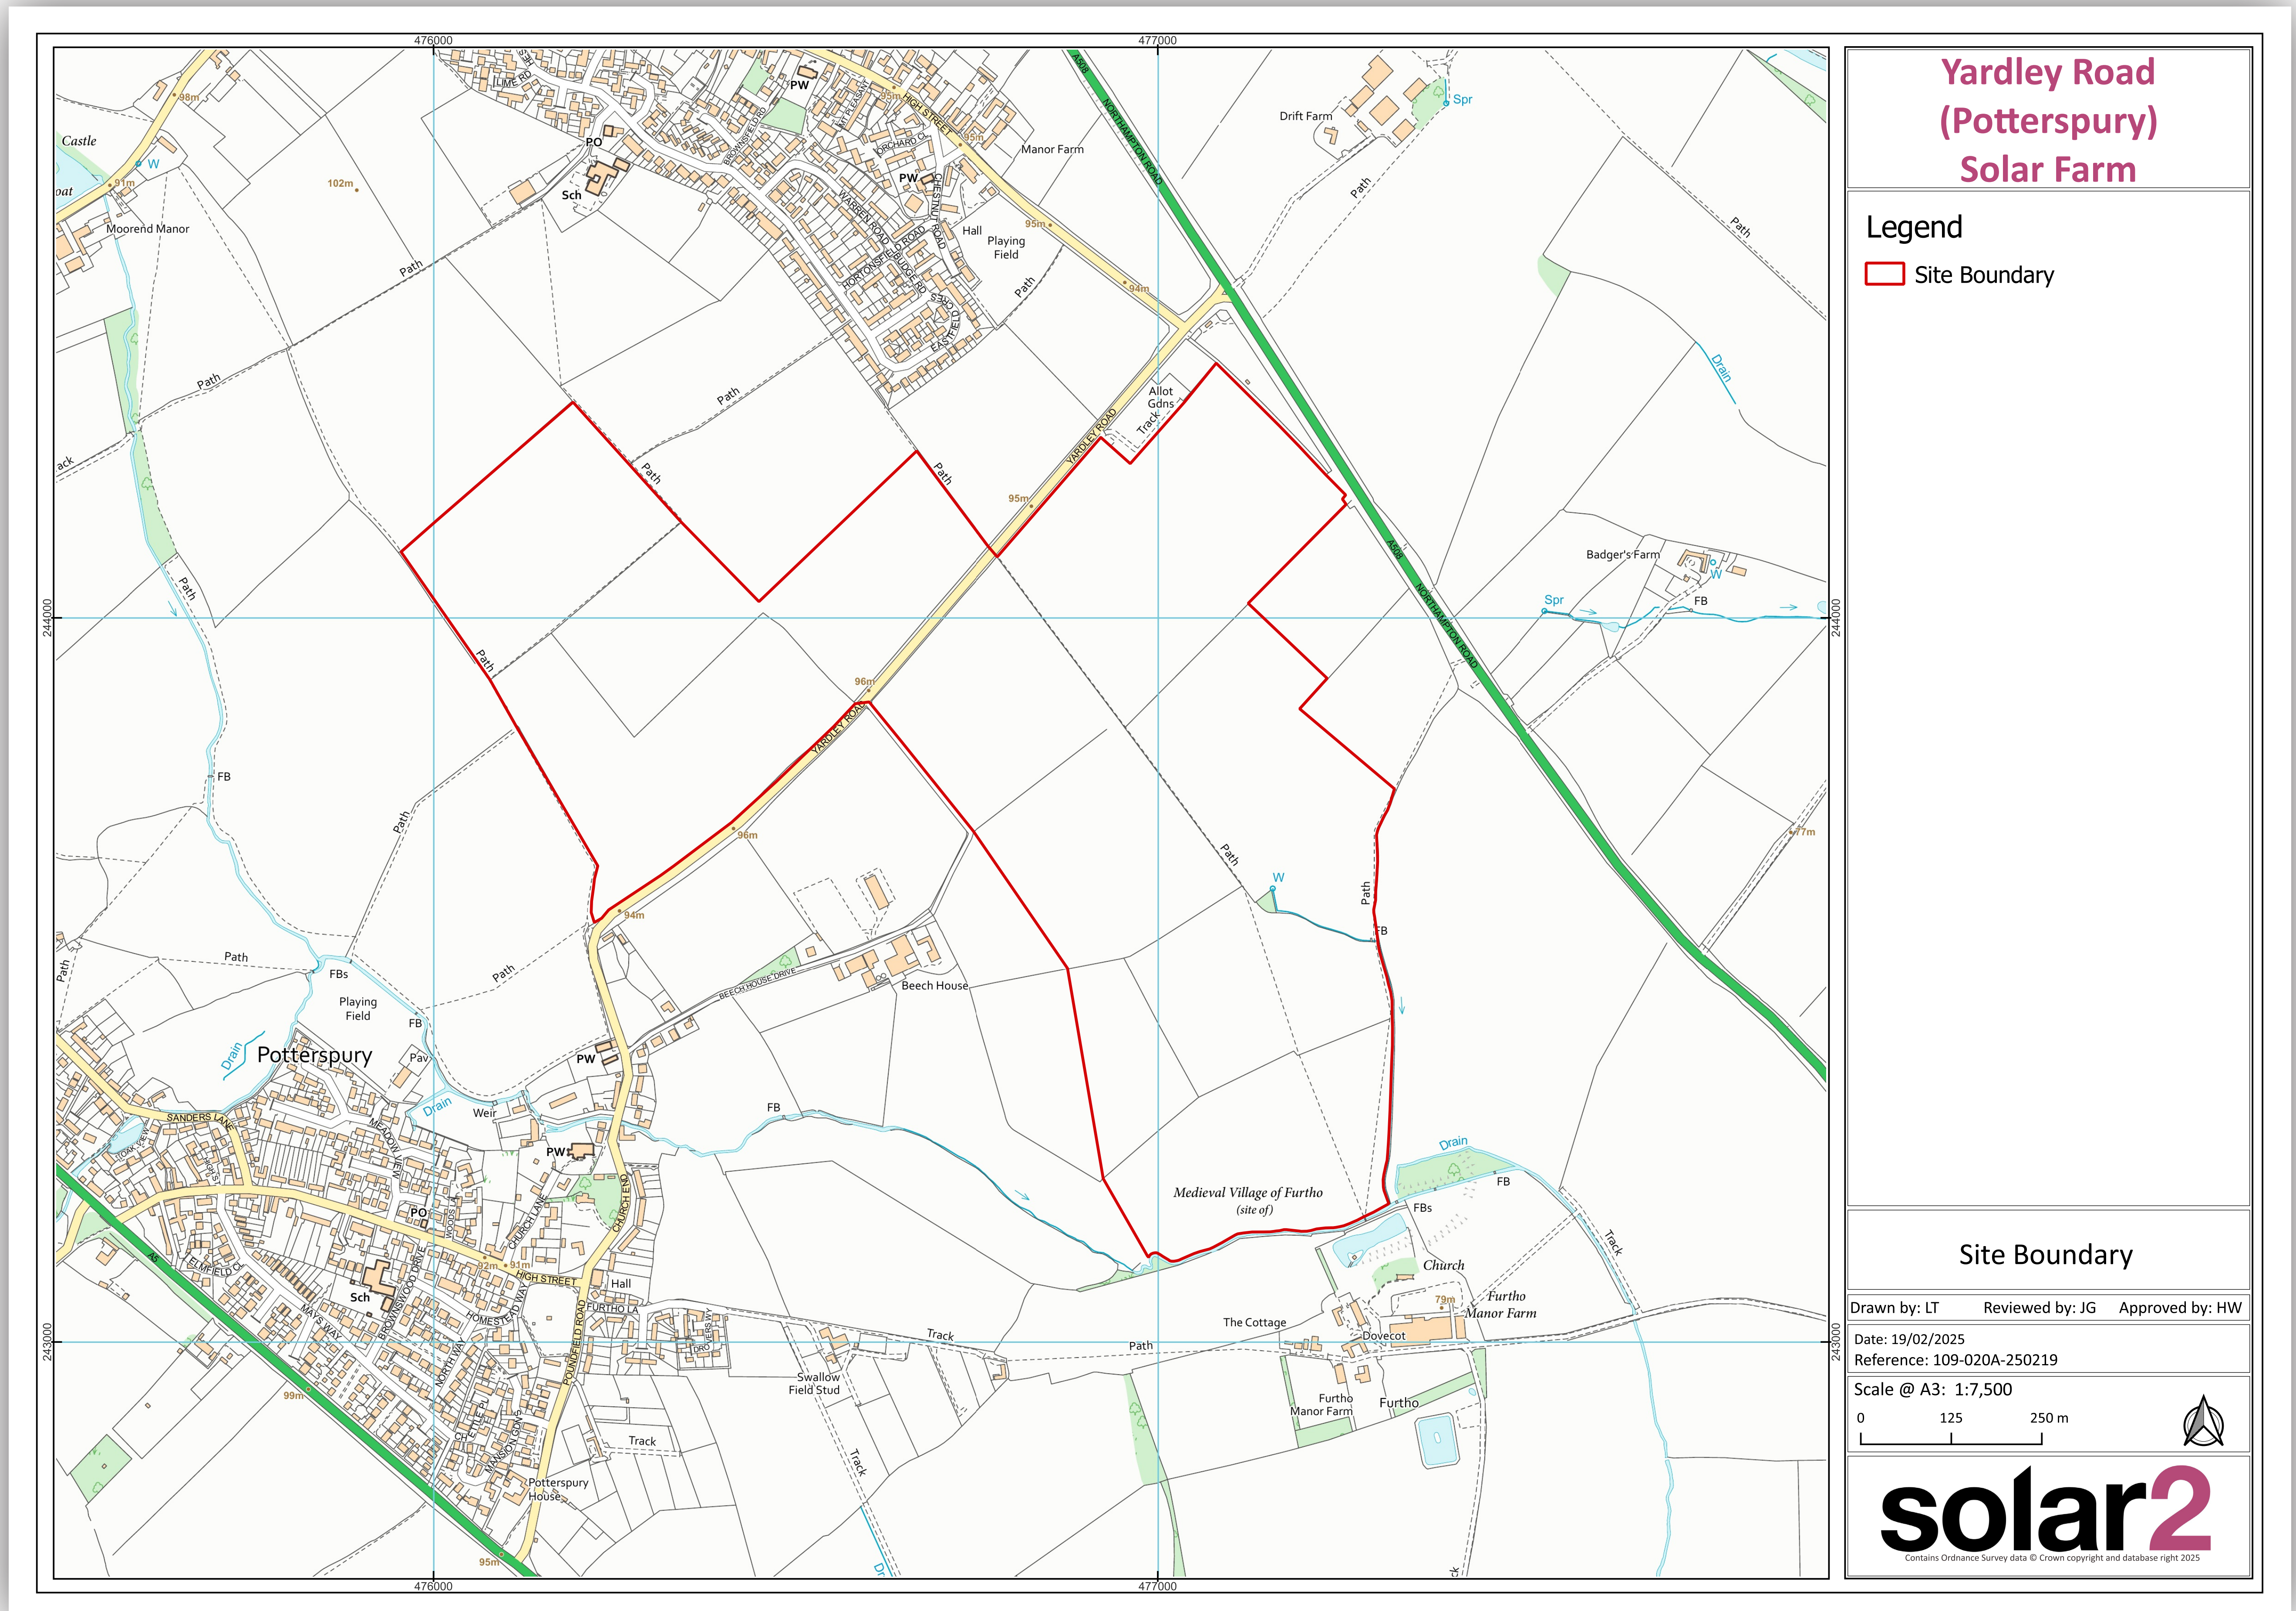

Yardley Road Solar Farm

Welcome